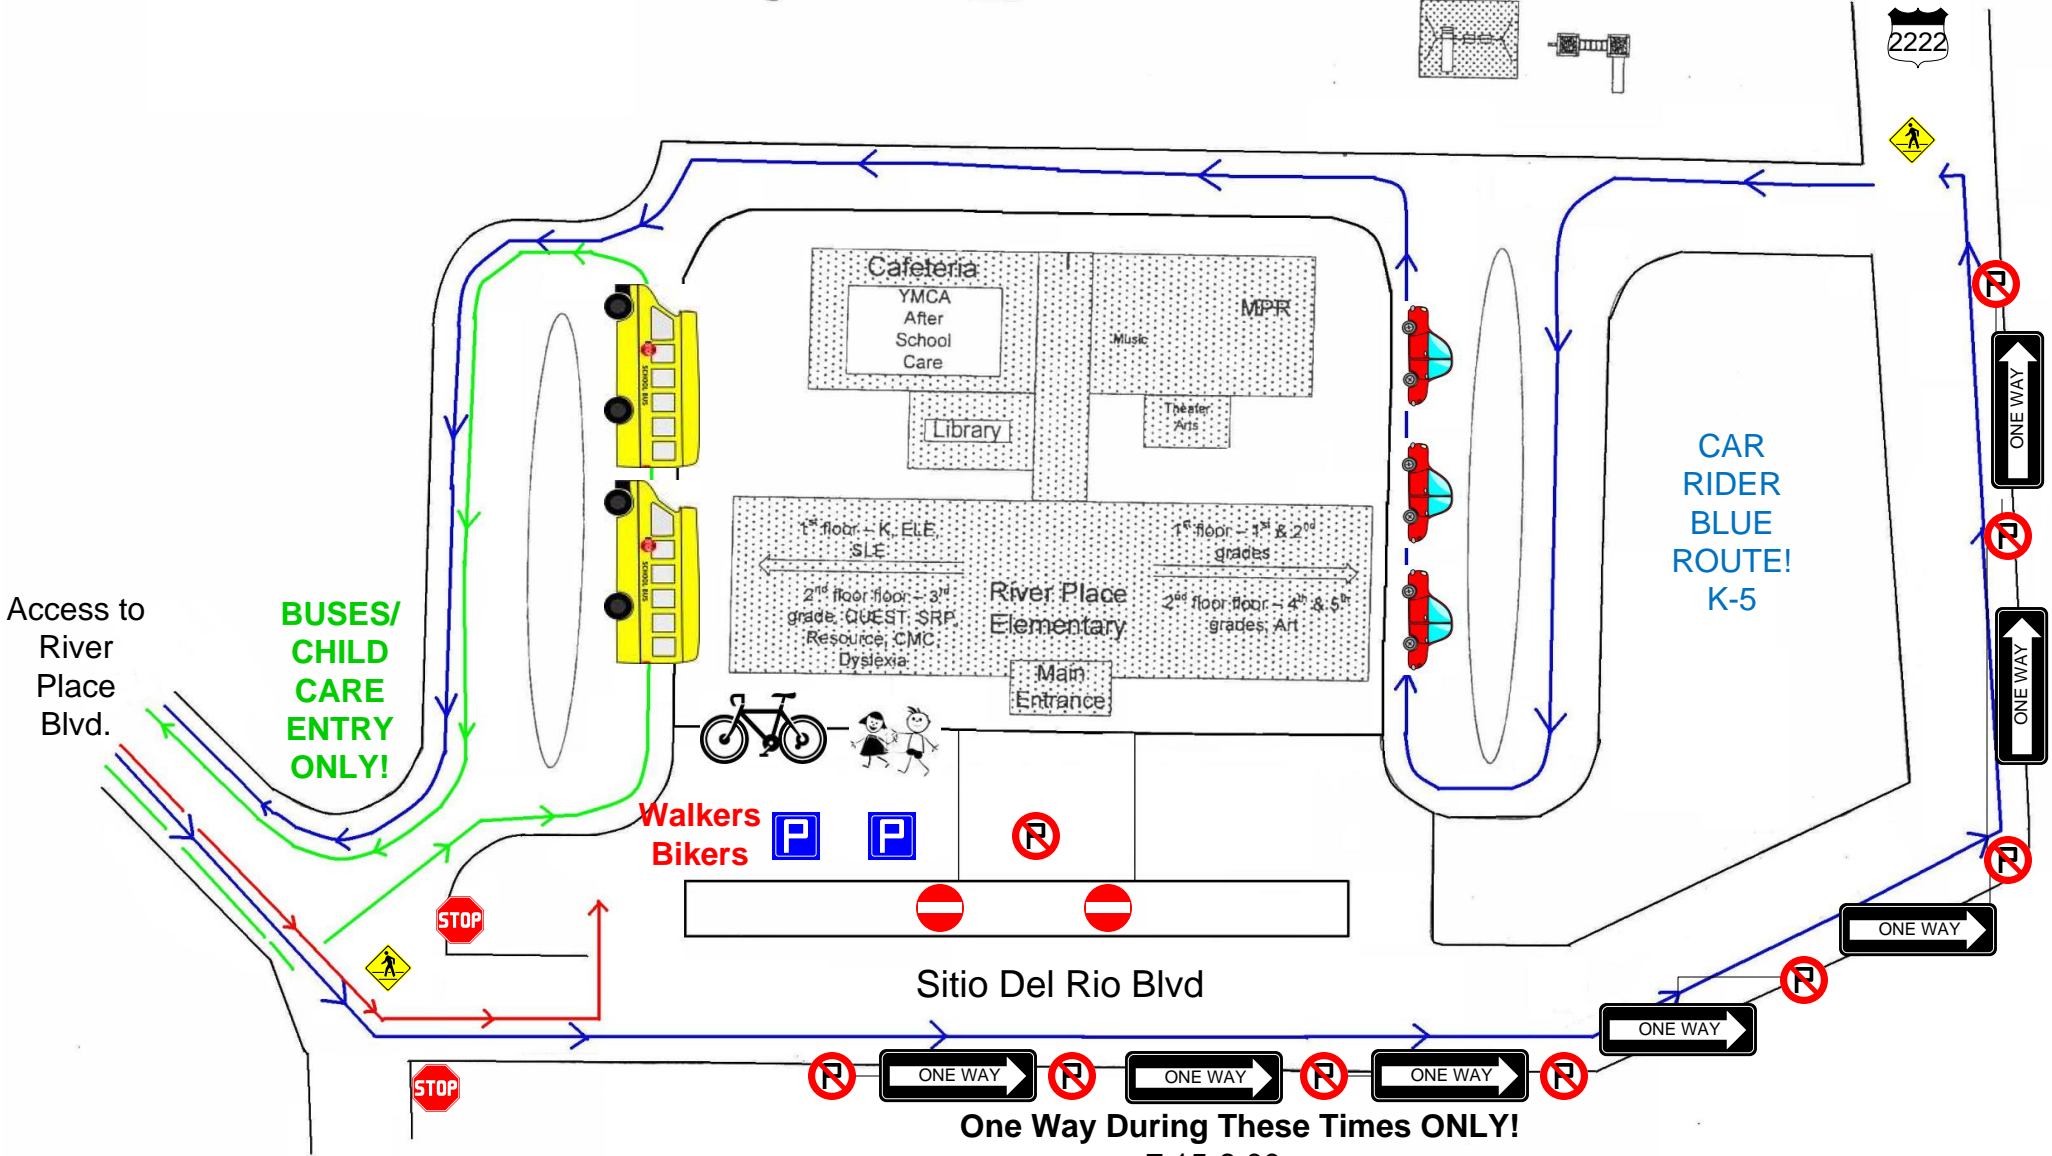

Children's
Courtyard

RIVER PLACE ARRIVAL/DISMISSAL MAP 2010-2011

7:15-8:00 am
2:30-3:00 pm